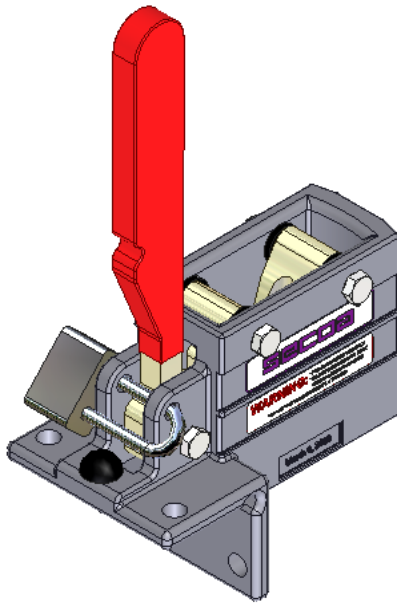

SECOA Rope Lock

New Features for an All Time Favorite

P/N: 220-50000-1-0

SECOA has added new features to its already popular rope lock. New features make this rope lock the quietest and best operating rope lock ever.

Features:

- Housing has been enhanced allowing a pad lock to be used to either lock the rope lock open or closed. Locked closed prevents unauthorized use of the line set. Locked open prevents inadvertent locking of the rope lock for those facilities having multiple locking rails.
- Handle and Jaws are acoustically isolated from the housing by nylon washers.
- Adjustment bolt for the rope size has a nylon tip to quiet any metal on metal contact during operation.
- New rope lock housing is finished with a durable powder coating that reduces noise.
- Optional neoprene bumper cushions the rope lock handle when open to quiet operational chatter.
- Rope lock jaws are plastic dipped on the sides for quiet operation.
- Locking ring is plastic dipped to quiet any possibility of noise.

Benefits:

- This is the quietest operating rope lock SECOA has produced.
- Increased security by preventing unauthorized usage.

1-800-328-5519

www.secoa.com

SECOA[®]

The Stage Equipment Company

8650 109th Avenue North Champlin, MN 55316-3789
(763) 506 8800 * (763) 506 8844 FAX