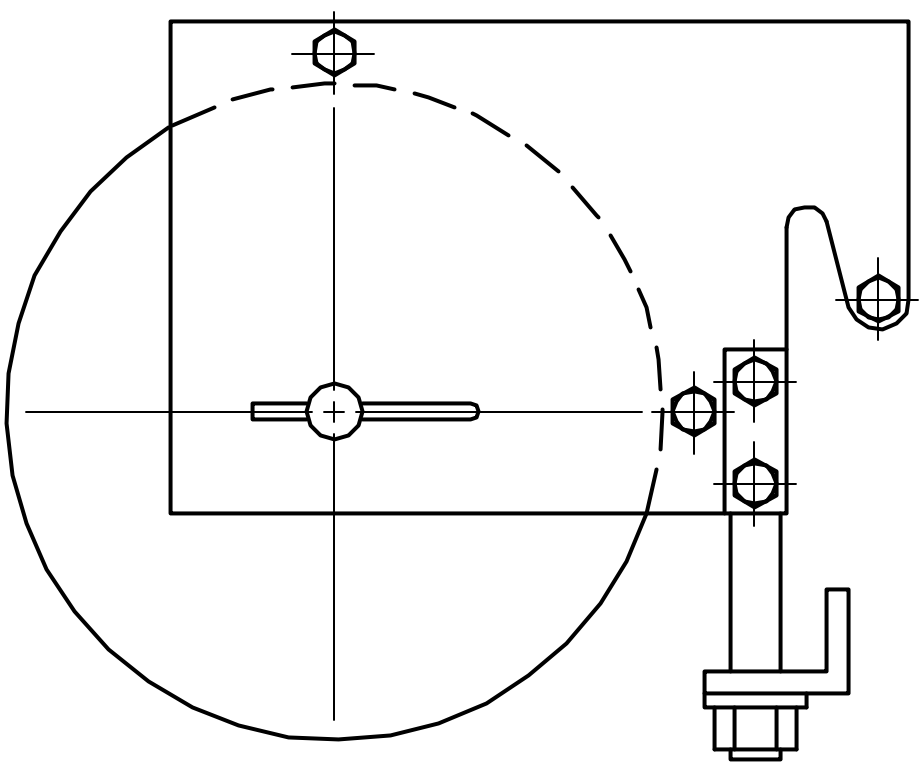

8" DIA CAST IRON SHEAVE
GROOVED FOR 1/4" DIA CABLE

8" DIA LOFTBLOCK

1/4 SCALE