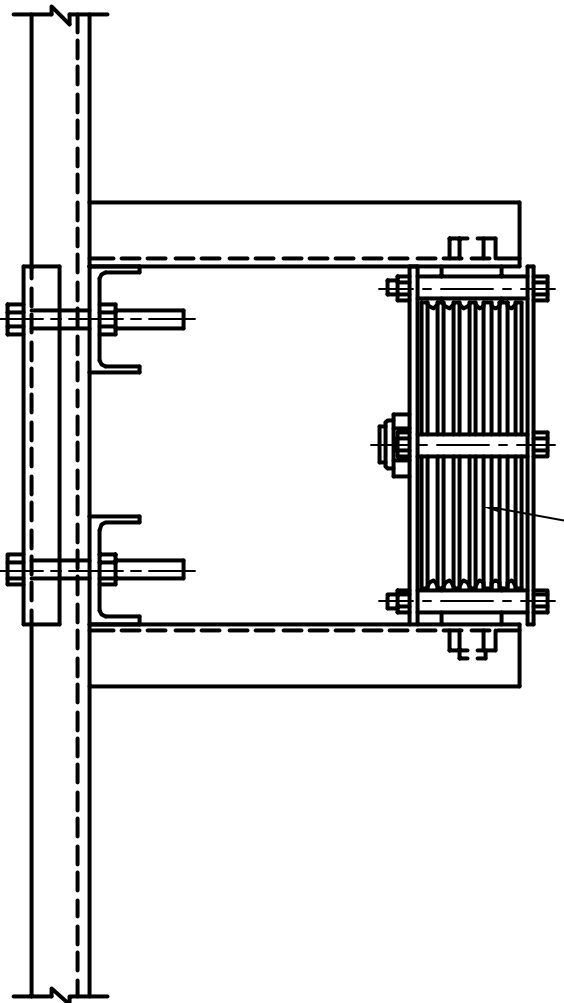

8" DIA SHEAVE GROOVED FOR 6-LINES OF 1/4" DIA CABLE

8" DIA MULEBLOCK

1/4 SCALE