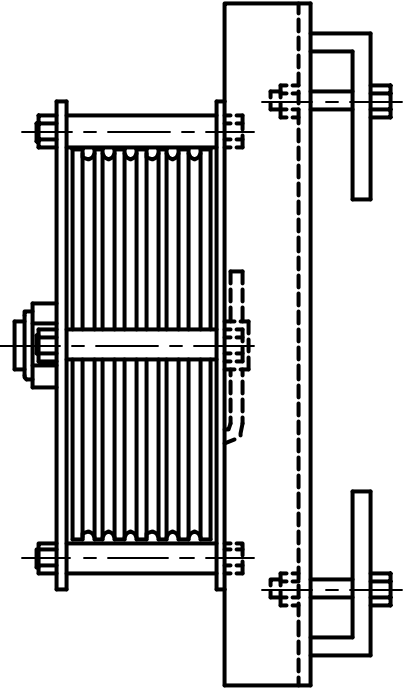

8" DIA SHEAVE GROOVED FOR
6-LINES OF 1/4" DIA CABLE

8" DIA MULEBLOCK

1/4 SCALE