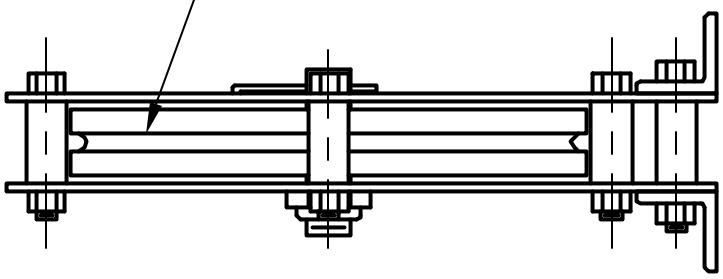

8" DIA CAST IRON SHEAVE
GROOVED FOR 1/4" DIA CABLE

8" DIA LOFTBLOCK

1/4 SCALE